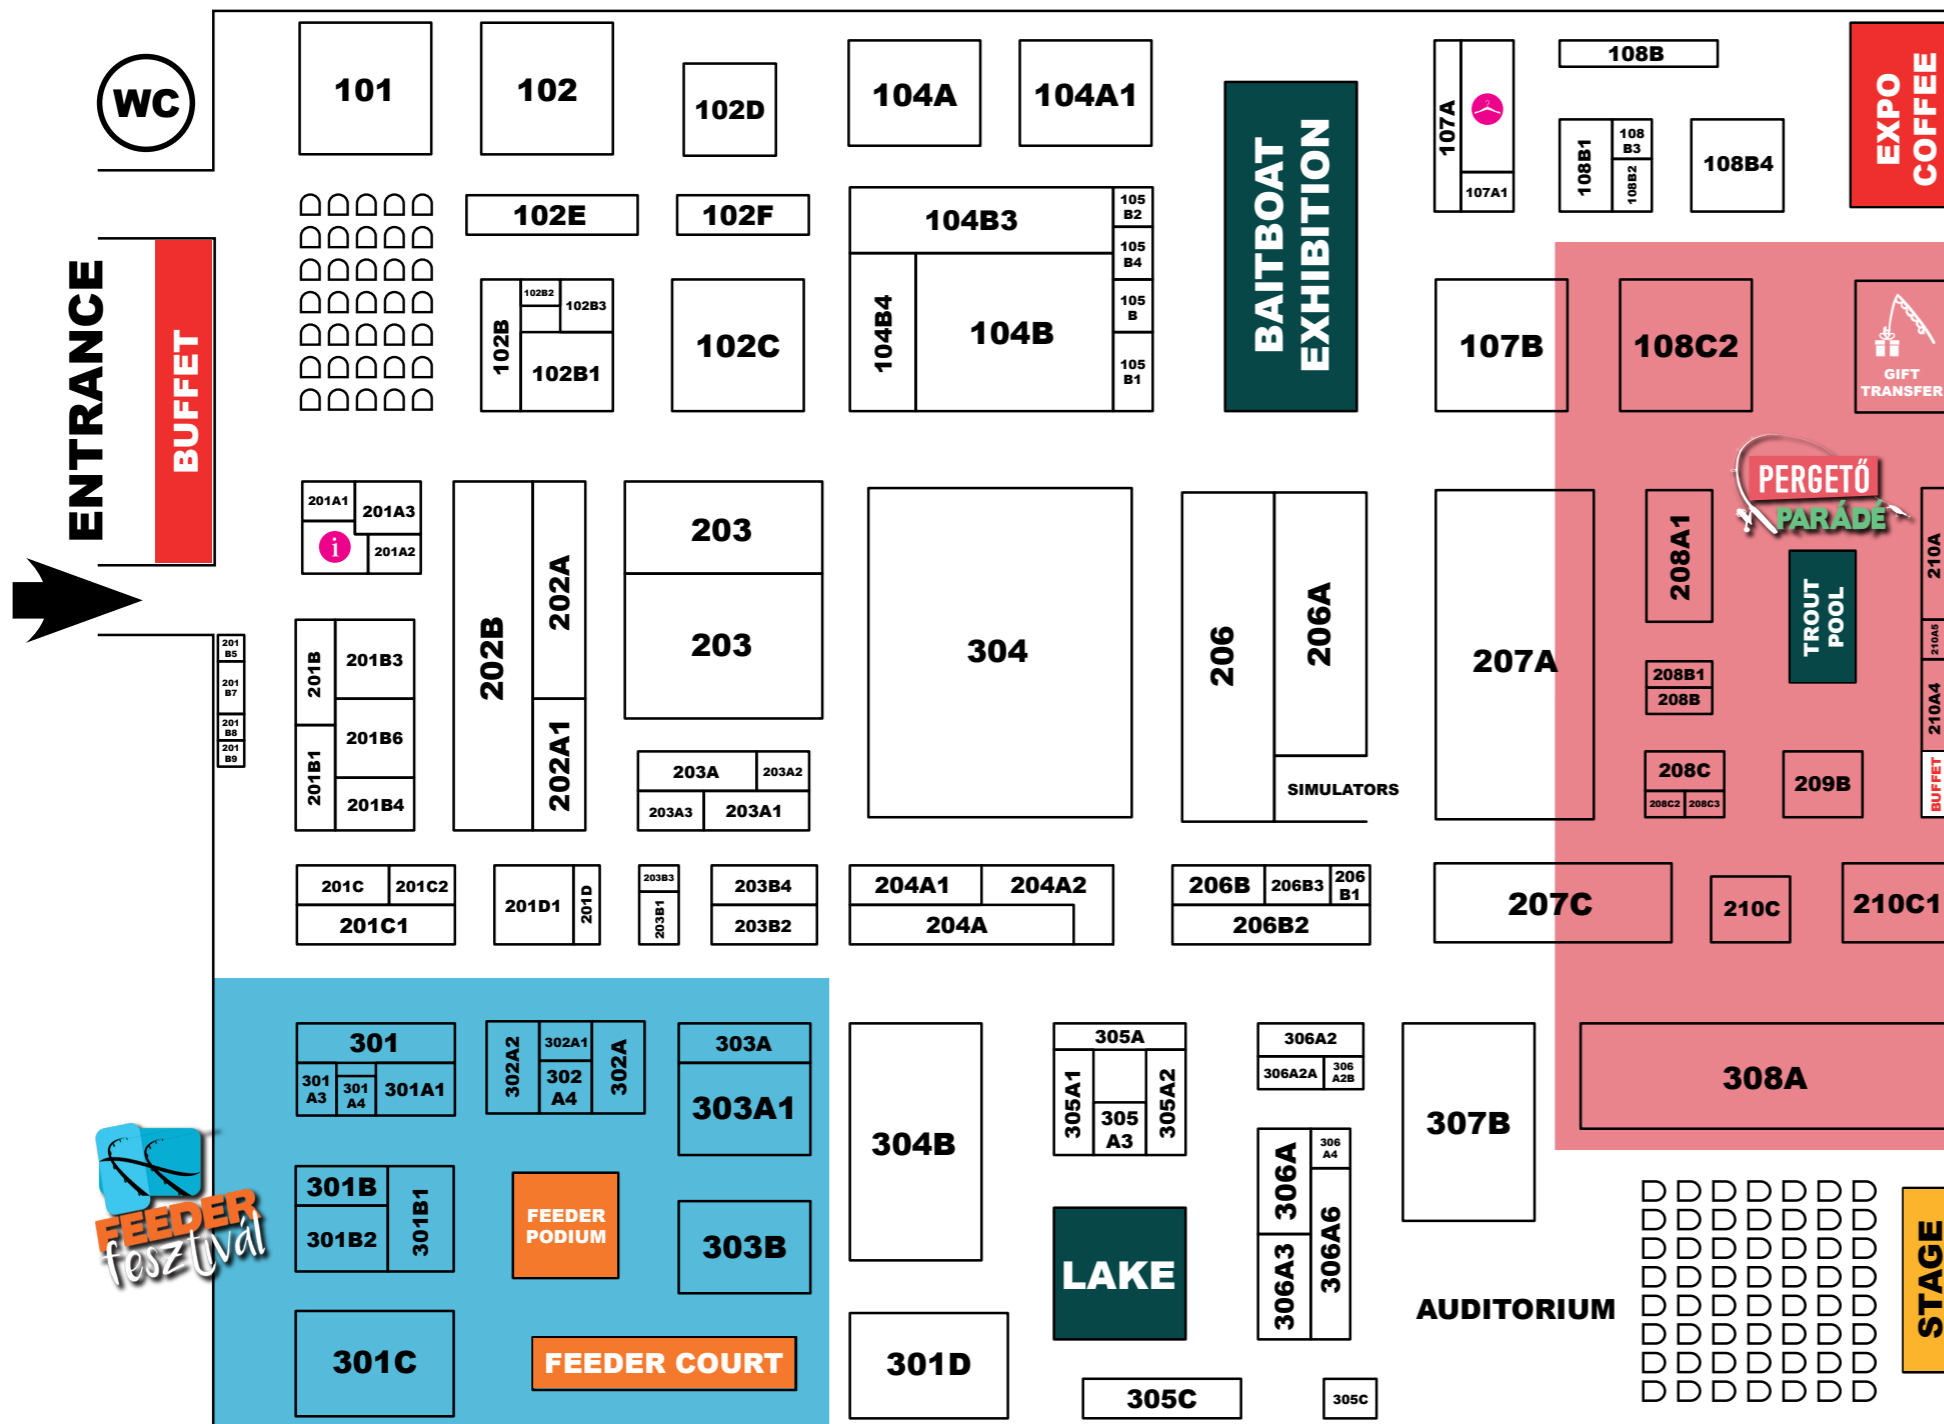

HUNGEXPO - A PAVILON

STAND MAP

PONTY SHOW

2018 HUNGEXPO

november 9-10-11.

101	Nash	206A	Rod Building Stúdió, Free Spirit, JAG, VASS, Ufo Sinker, NTEC, CarpLeads, Meccanica Vadese, Carp-Porter
102	Nash	206B	Jet Fish
102B	Cralusso	206B2	Centrum Horgászbolt, King-Baits, Quantum, Radical, Zebco, Black Cat, Balzer, Delphin, Browning, Robinson
102B1	Wave	206B3	Abiotic Carp Baits
102B2	Yuki	206B1	Carp Lights
102B3	Székely Őzetanya horgásztó	207A	Prologic, Okuma, Mustad, Savage Gear, Mad Cat, E-Thrust
102C	Delphin	207C	M-Fishing: Mivardi, Mikado
102D	Spike Baits	208A1	Rapture
102E	Carp Friend Baits (CFB)	208B	Rodbuilder Mate
102F	Bait Bait	208B1	Wobbler Diskont
104A	Zadavec Baits	208C	Horgászvizsga / Horgászkártya regisztráció
104A1	JRC, Berkley, Mitchell, Abu, Penn, Lineaeffe, Nomura	208C2	Duplakukac bemutató
104B	Solar Tackle, Nutrabaits, Entersise Tackle, Ridge Monkey, Led Lenser, HPV sátorfűtés	208C3	Mata wobblerek
104B3	NG, Century, Harrison, CTS, X-zoga	209B	Fahal: Duel Yo-Zuri, Fiiish Leurres, Westin, Lungerhunt, Mister Twister
104B4	Pro Line, Neo Baits, Tactic Carp	210A	Webfishing Center: Daiwa, Cormoran, Anaconda, Unicat, Doiyo, Iron Claw, Saenger
105B	Stars2Hell	210A5	CruelBaits, Chervy
105B1	Panama etetőhajók	210A4	Ottó Bácsi villantói
105B2	Ventus Carpo	210C	13Fishing
105B4	CarpLounge, Lodky.sk, Toslon	210C1	Jet Power: BRP Sea-Doo, Evinrude, Jet Power Boats, Humminbird, MinnKota, Epropulsion
107A	Twin Carp, Inox Carp, GP		
107A1	Navo Carp		
107B	Shimano, Rapala, Dynamite Baits, Carp Spirit, Sufix, Storm, WMC		
107B1	Kisceli Horgászbolt		
108B	Hírös Yacht, Suzuki Marine		
108B1	Top Baits		
108B2	Kaposvári Sporthorgász Egyesület		
108B3	Fehér Amur Horgászcentrum		
108B4	Rage		
108C2	Rage		
201A1	FeHoVa	301	Guru
201A2	PB Products	301A1	Motaba Carp
201A3	Csali Hungária	301A3	Big Boilie
201B	SBS Baits	301A4	Atomix
201B1	Pontyvilág magazin	301B	Maritime hajósbolt: Lowrance, Yamaha, Zodiac
201B3	Navitas	301B1	Dovit
201B6	Nagykállói-tó	301B2	Termékdíjak
201B4	Rolly Carp	301C	Top Mix, Preston
201B5	H. E.	301D	Raptor
201B7	Boiliesman	302A	Profess Fishing
201B8	Beginner Angler	302A1	Novák Feeder
201B9	Dunai Horgászok	302A2	Feedermania
201C	Meus Baits	302A4	Járadí
201C1	Korda	303A	Stég Product
201C2	Leveleki-tó	303A1	Trabucco
201D	Bravo Baits	303B	Haldorádó
201D1	Bait Service Straubing, Mainline	304	Pontycentrum: Trakker, Gardner, CC Moore, Cygnet, Aqua, Reuben Heaton, ATT
202A	Walterland	304B	Decathlon: Caperlan, Solognac, Quechua, MinnKota
202A1	Keen Carp	305A	Big Carp Baits
202B	Spro, Carp Academy, Nevis, Gamakatsu	305A1	Ichthys
203	Fox, Matrix	305A2	Posseidon Angelsport
203A	Northern Baits	305A3	Nature Baits
203A1	The One	305C	Kolibri csónakok
203A2	Zoltán és Diána-tó	306A	CarpSoul, Vortex, Harrison
203A3	Sportcarp	306A2	Imothep Baits
203B1	NN Knife	306A2A	MikBaits
203B2	Balaton Baits	306A2B	Carp N' Roll
203B3	Enzi Max	306A3	Bark csónakok
203B4	Silver Baits, Katran	306A4	Balaton Halgazdaság
204A	Horgász-Zóna: Bait-Tech, Middy, Kodex, Arbogast, Heddon, Booyah, Bomber, Rebel, Shimano	306A6	Ziccer Horgászbolt: Daiwa, Cormoran, Ryobi, Shimano
204A1	CPK Carp	307B	Duplakukac Horgászbolt: Carp Expert, Kamasaki, Benzar, Excalibur, Eyelevel, Wychwood, Demon Carp
204A2	Niki, Carp 'R' Us, Sonik	308A	Energofish: Wizzard, Salmo, Mann'S, L&K, Bokor Spin, Kamasaki, Ergo Team Outdoor
206	TF Gear, Taska, Sasame, Hot Spot Design, Camminare, Carp Express Baits, Air Bomb, Dotspod, Ugly Ducking, Musaga